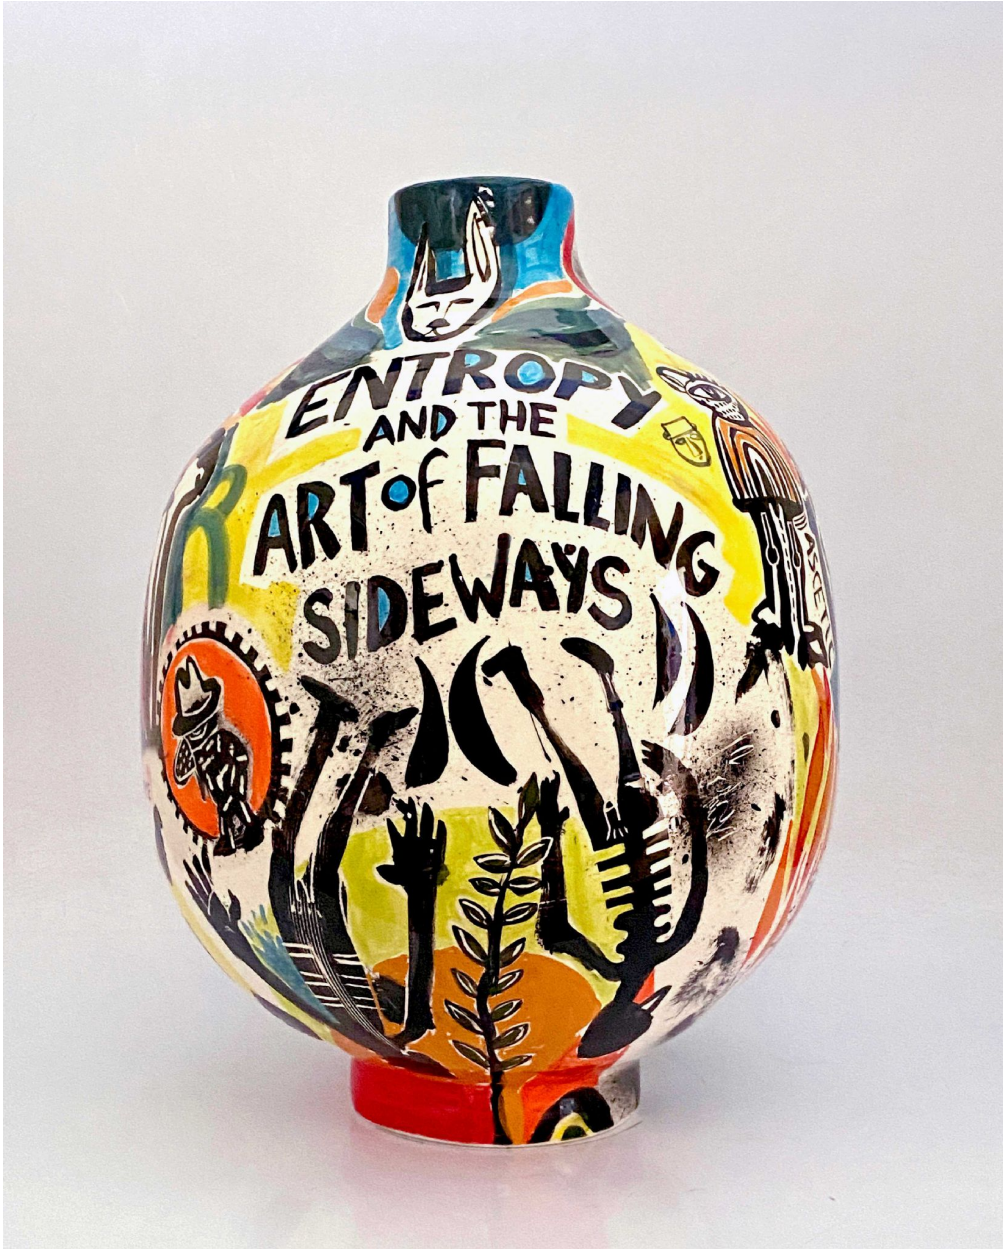

# KNYSNA FINE ART

---

Andrew Mogridge, *Entropy*  
ceramic, 52 x 36 x 36 cm (20 3/8 x 14 1/8 x 14 1/8 in.)