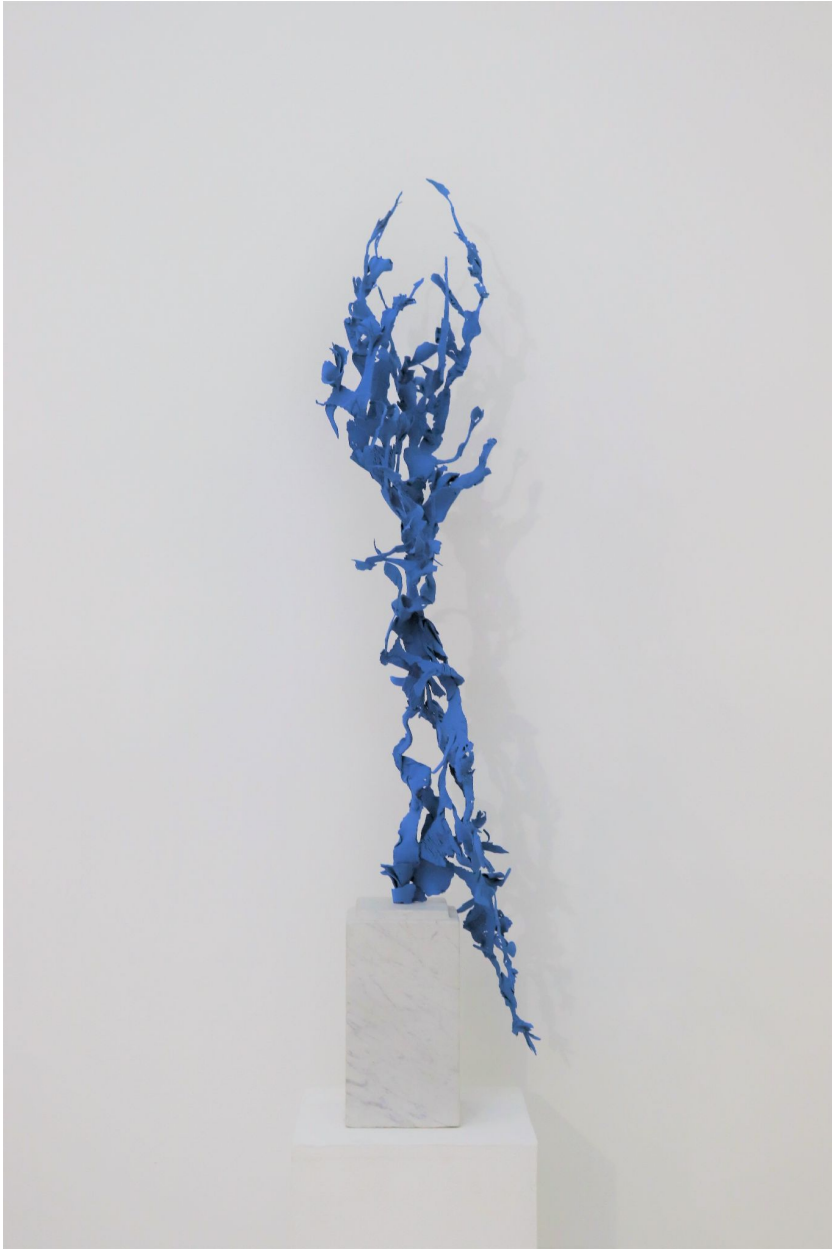

KNYSNA FINE ART

Arabella Caccia, *Flight*
124 x 26 x 25 cm (48 3/4 x 10 1/8 x 9 3/4 in.)