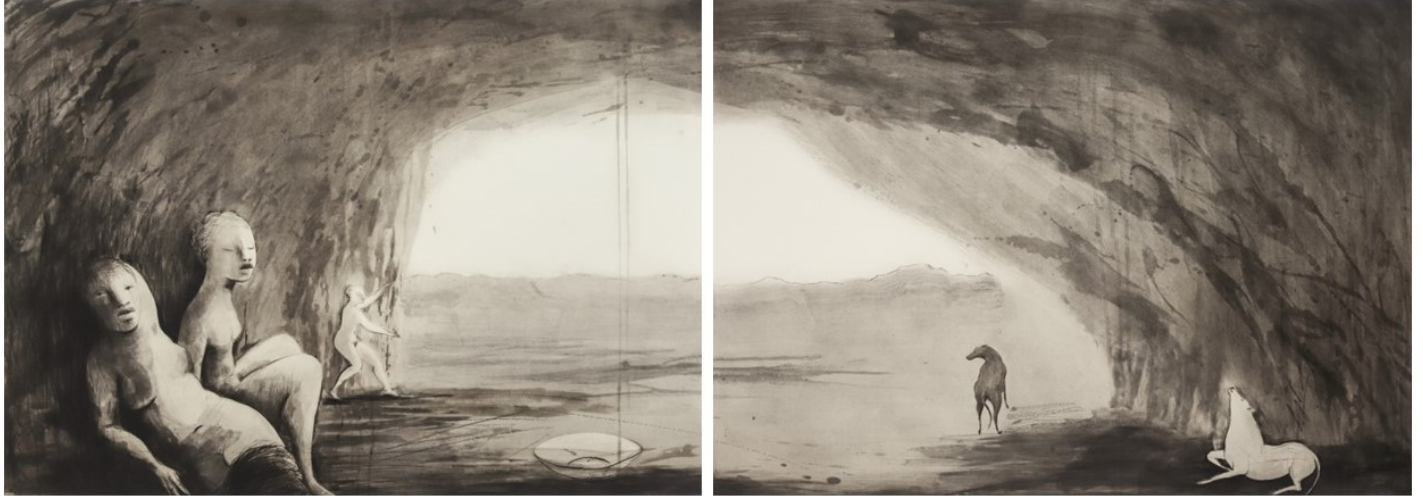

KNYSNA FINE ART

Deborah Bell, *She Wolf*
etching ed.3/8, 80 x 222 cm (31 3/8 x 87 3/8 in.)