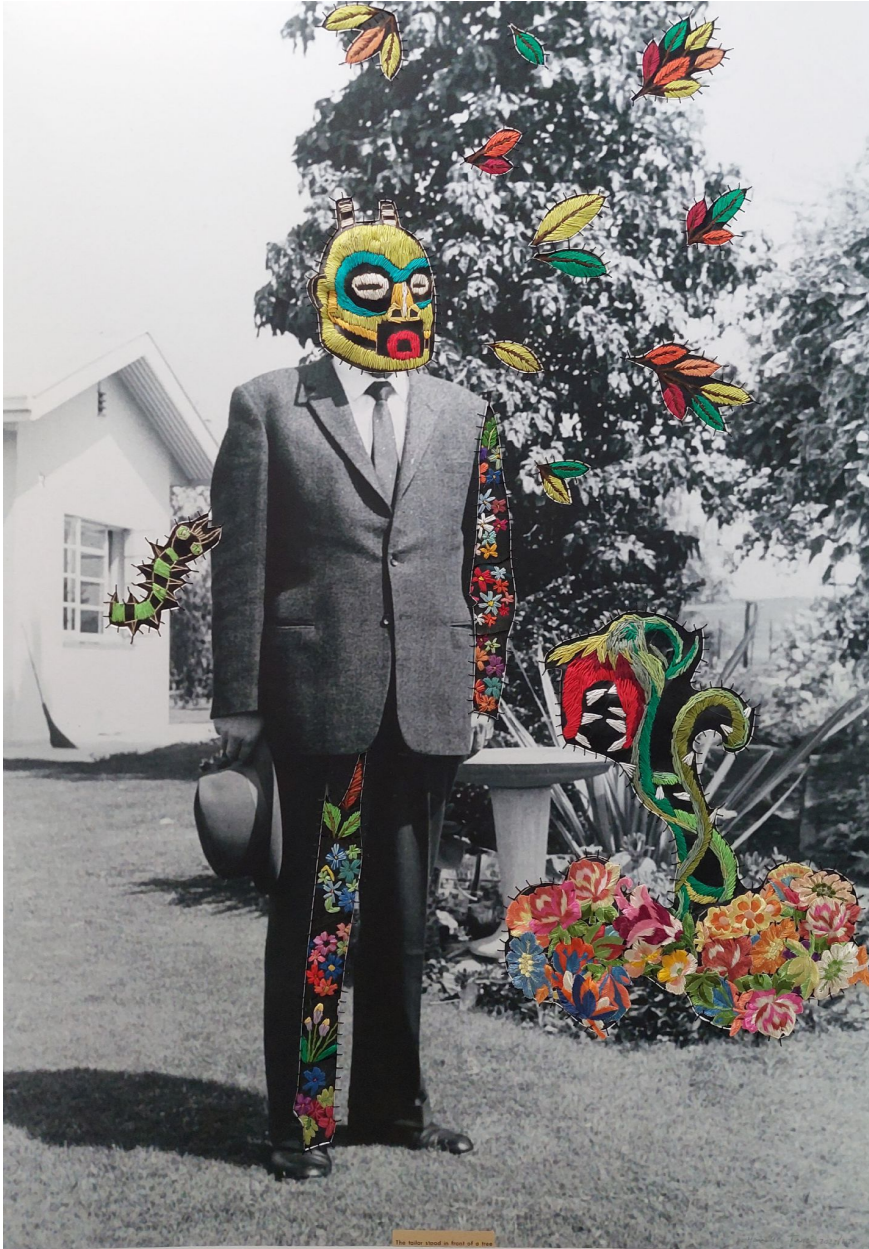

# KNYSNA FINE ART

---

Hannalie Taute, *The tailor stood in front of a tree*  
Photographic print on board, thread and rubber, 121 x 87  
cm (47 5/8 x 34 1/4 in.)