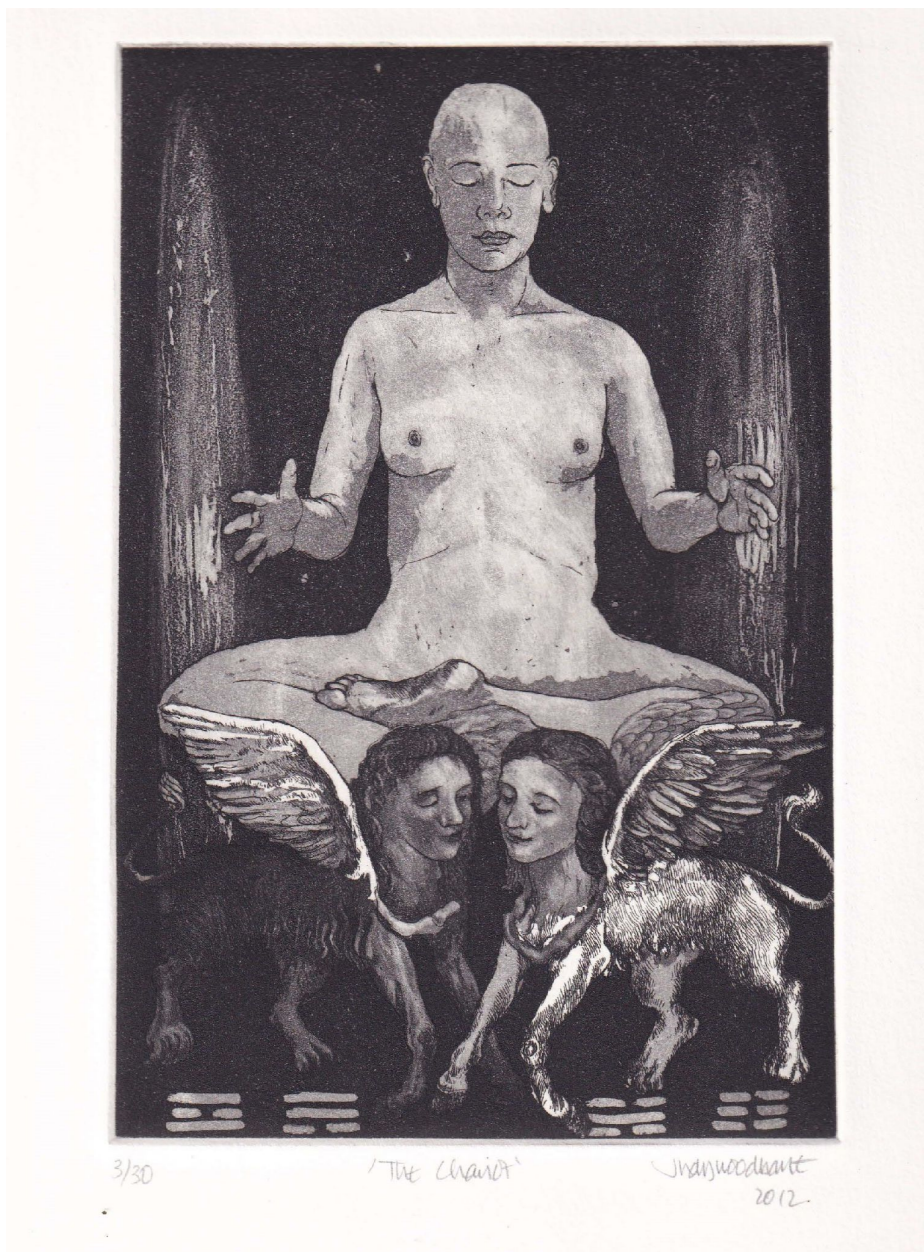

# KNYSNA FINE ART

---

Judy Woodborne, *The Chariot*  
etching, 19.5 x 12.5 cm (7 5/8 x 4 7/8 in.)