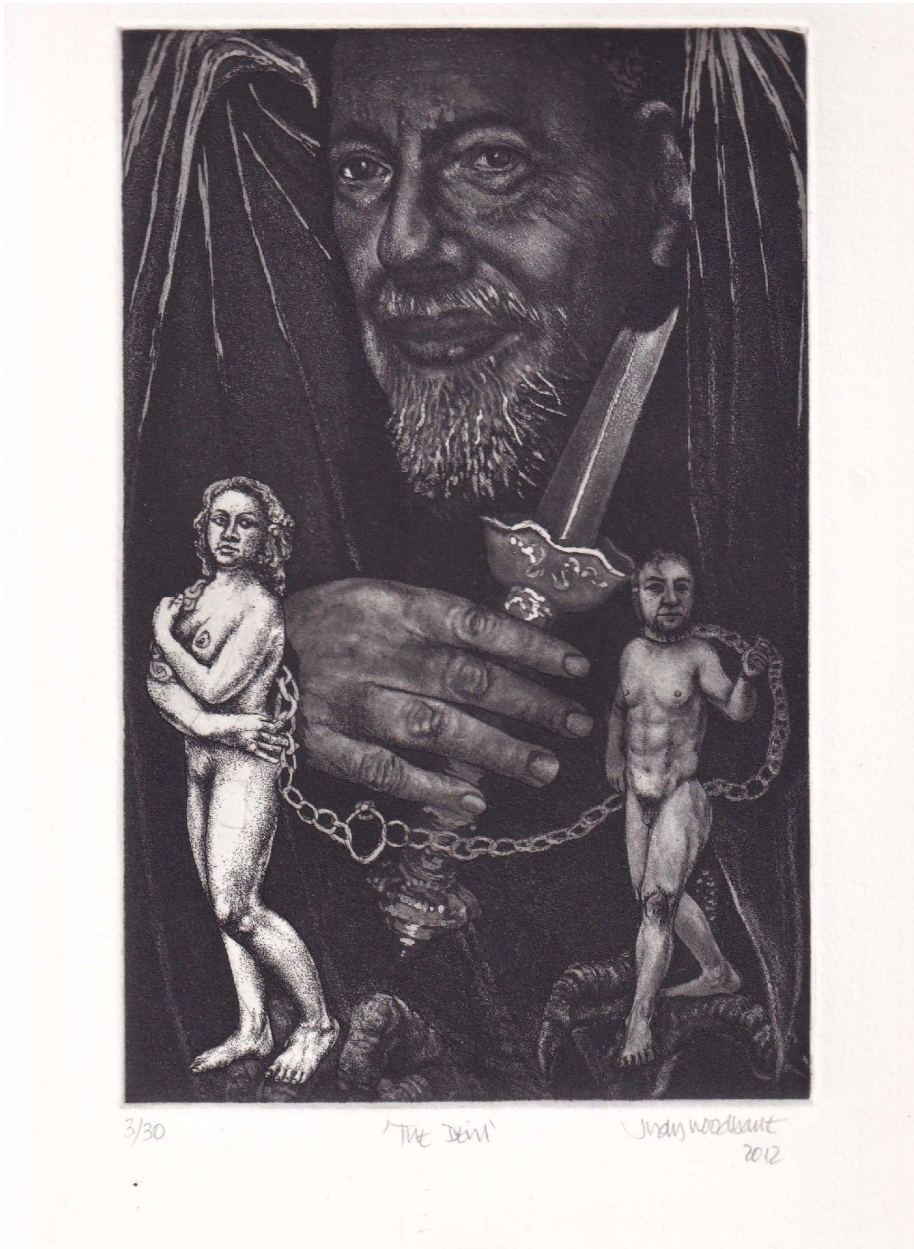

# KNYSNA FINE ART

---

Judy Woodborne, *The Devil*  
etching, 19.5 x 12.5 cm (7 5/8 x 4 7/8 in.)