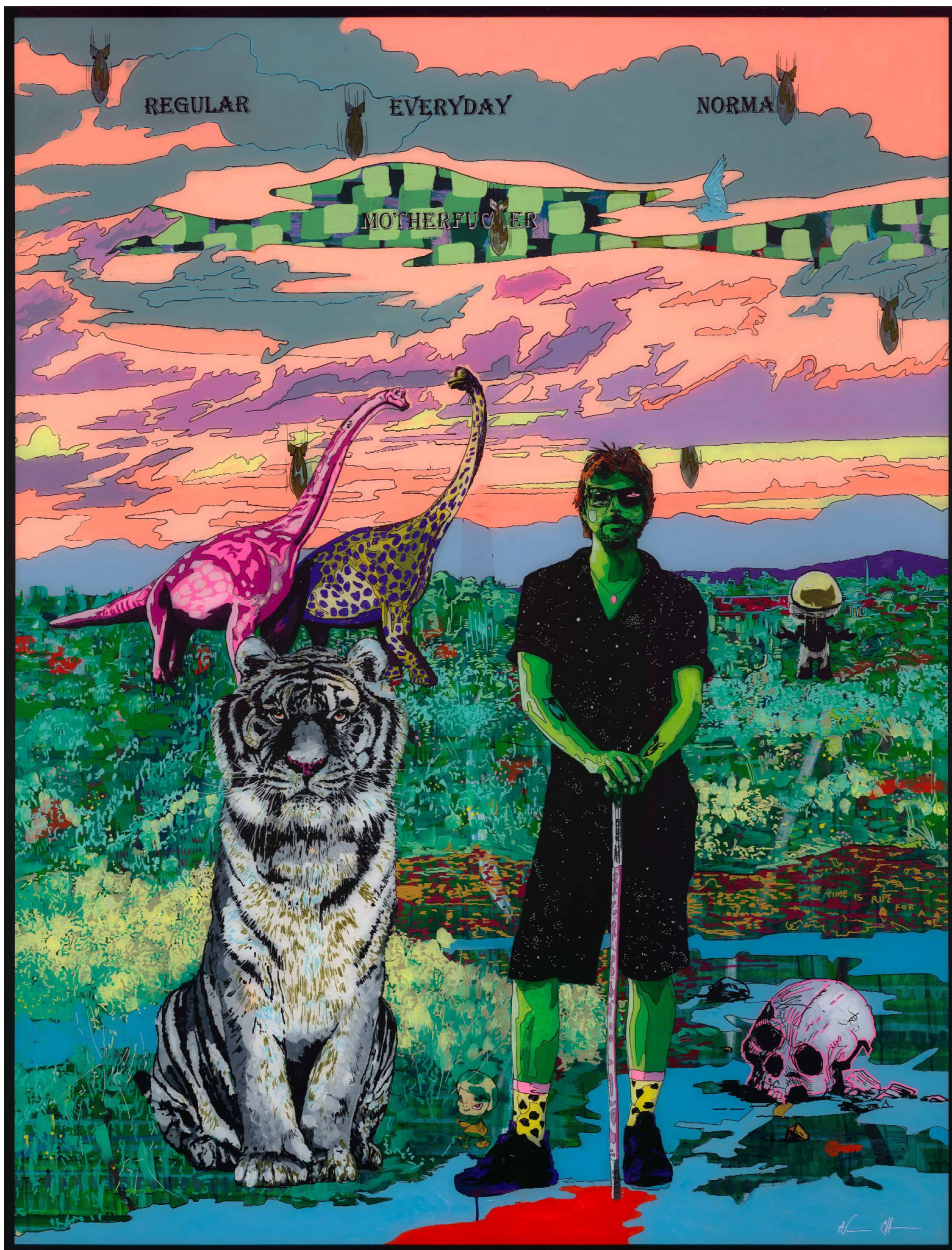

KNYSNA FINE ART

Norman O'Flynn, *The beasts must feed*
acrylic on acrylic glass & canvas, 170 x 130 cm (66 7/8 x 51 1/8
in.)