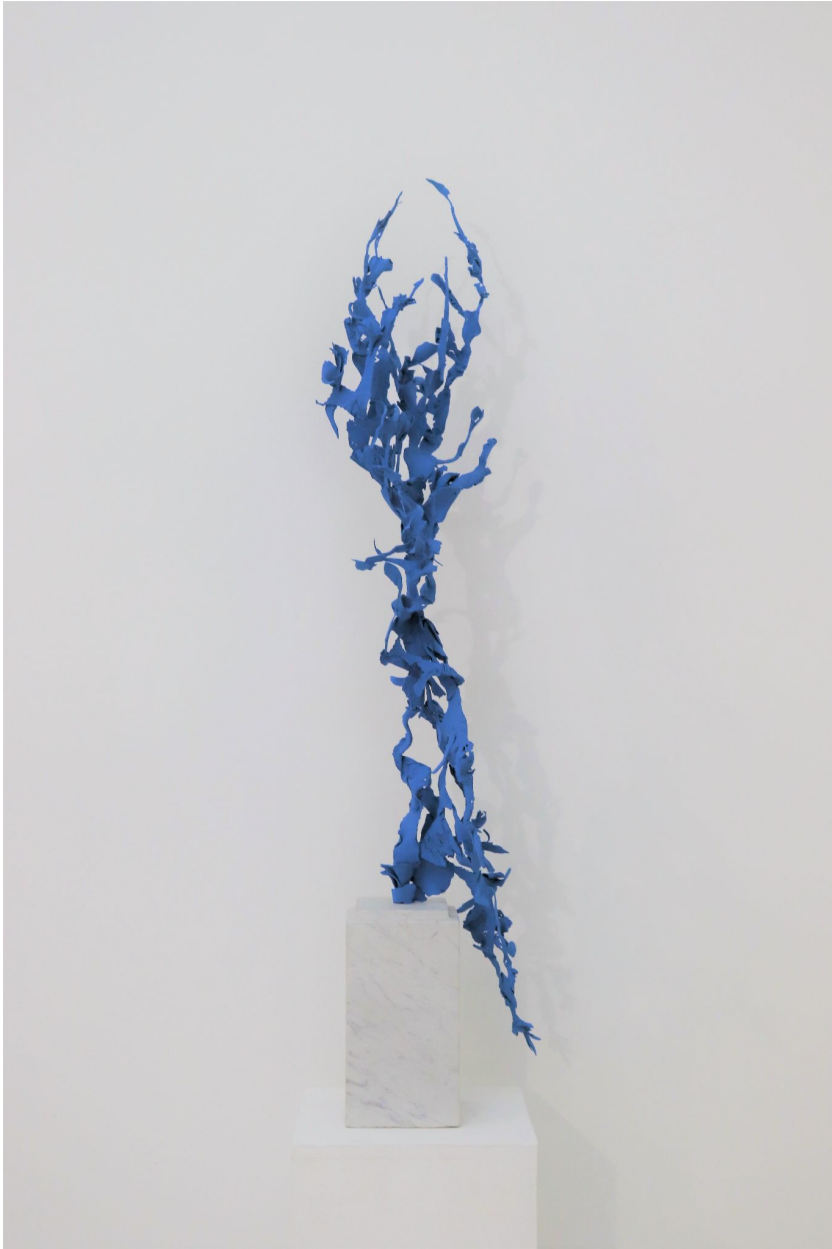

# KNYSNA FINE ART

---

Arabella Caccia, *Flight*  
124 x 26 x 25 cm (48 3/4 x 10 1/8 x 9 3/4 in.)